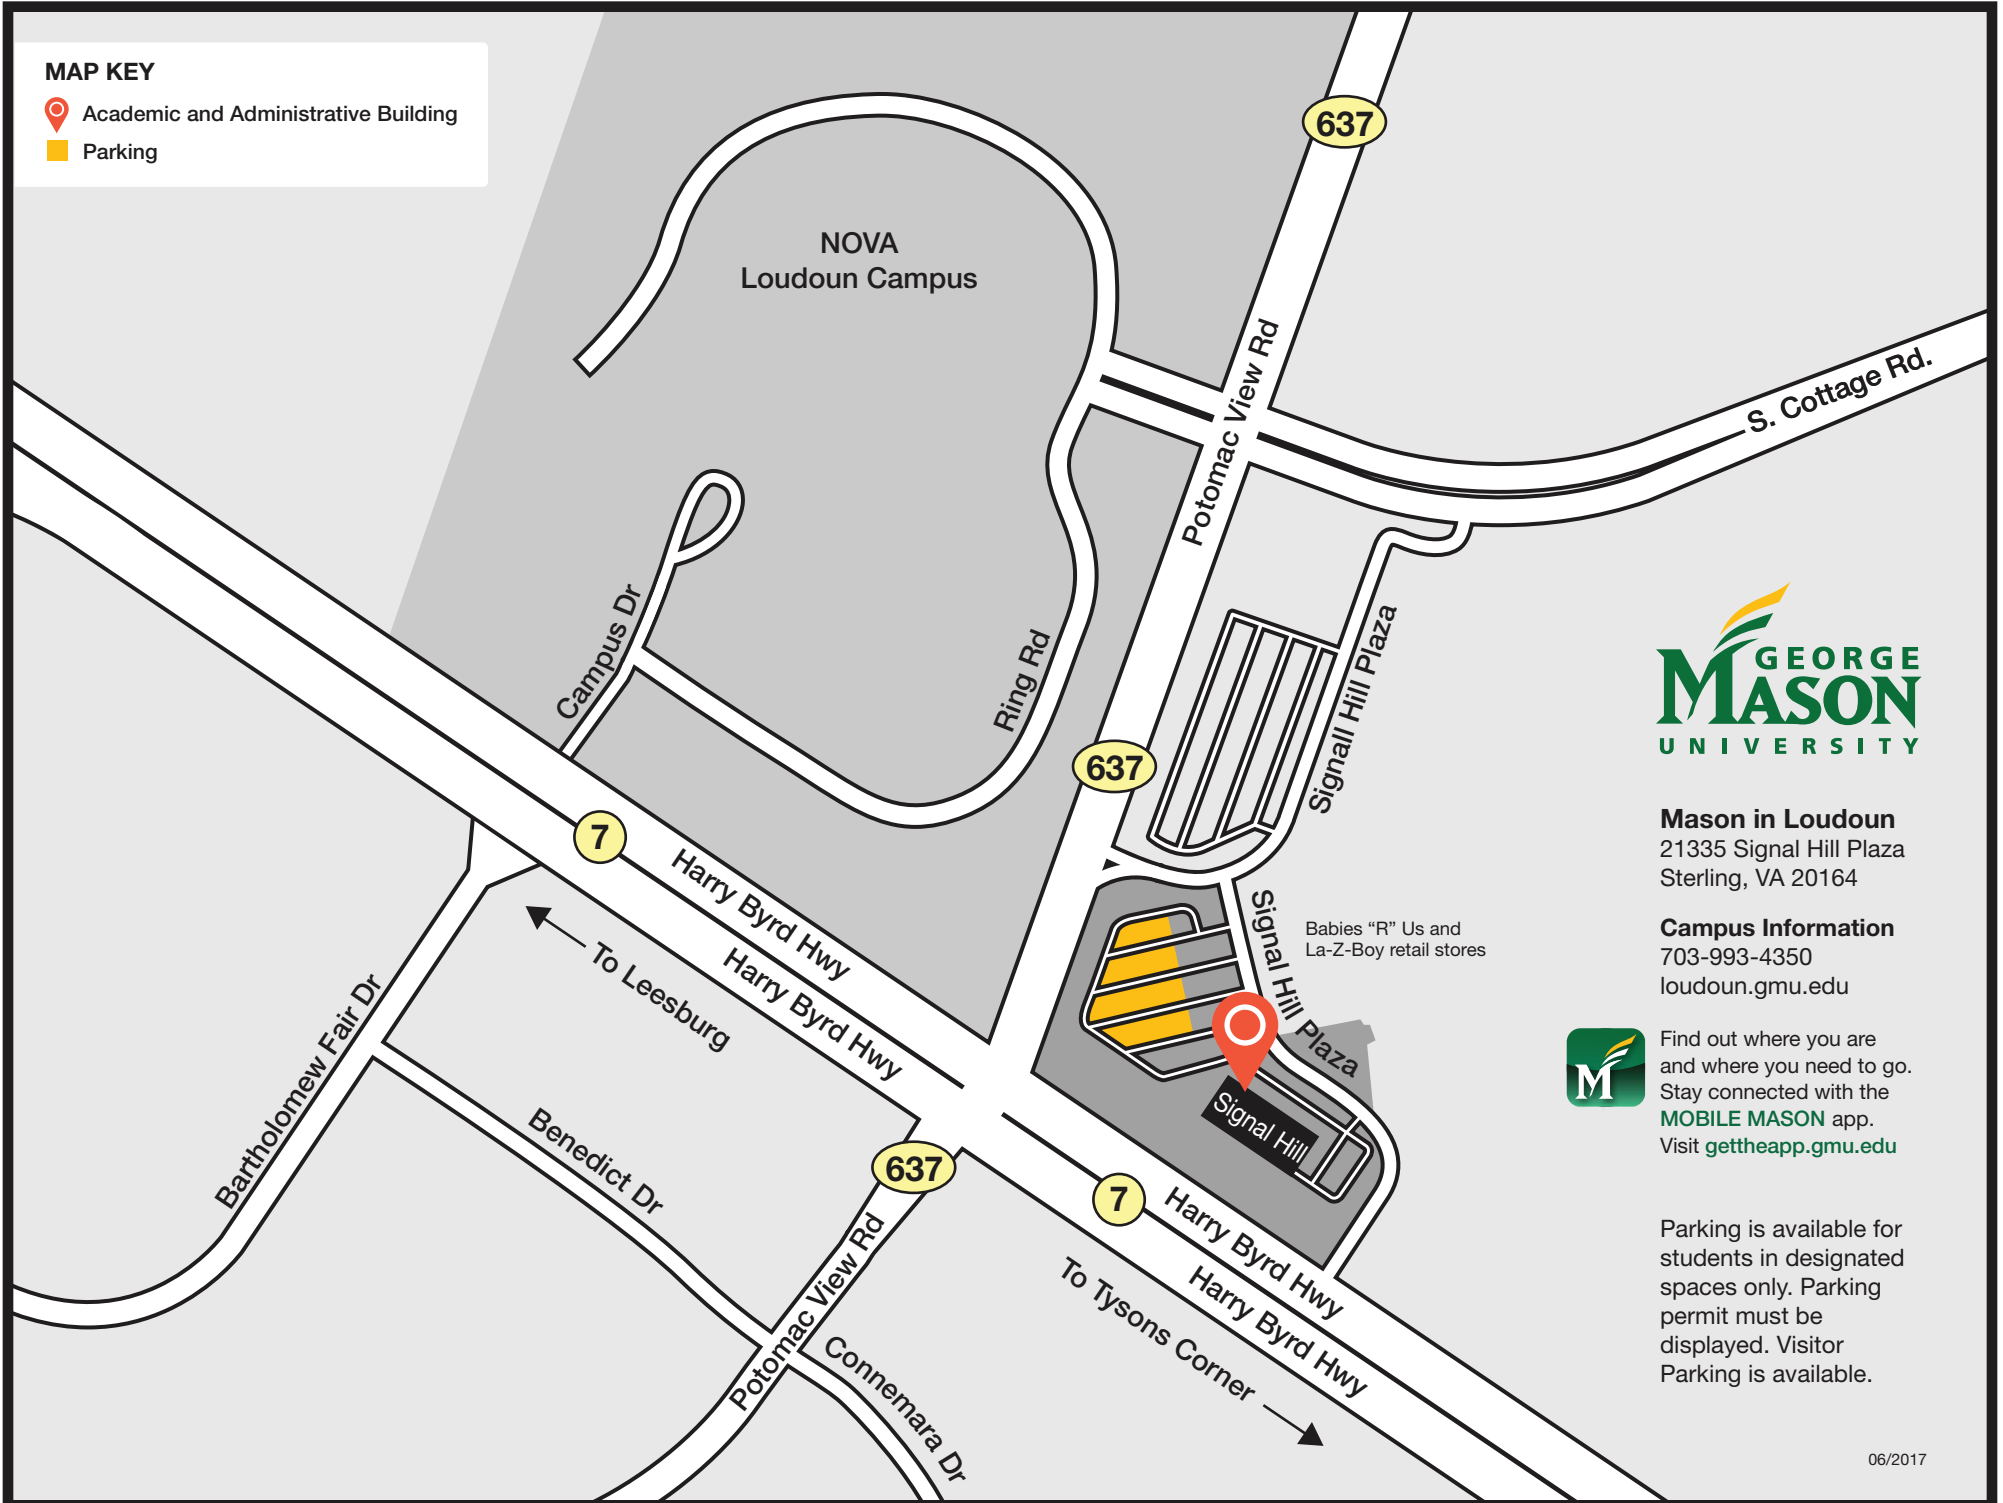

MAP KEY

-  Academic and Administrative Building
-  Parking

Mason in Loudoun
21335 Signal Hill Plaza
Sterling, VA 20164

Campus Information
703-993-4350
loudoun.gmu.edu

Find out where you are
and where you need to go.
Stay connected with the
MOBILE MASON app.
Visit gettheapp.gmu.edu

Parking is available for
students in designated
spaces only. Parking
permit must be
displayed. Visitor
Parking is available.