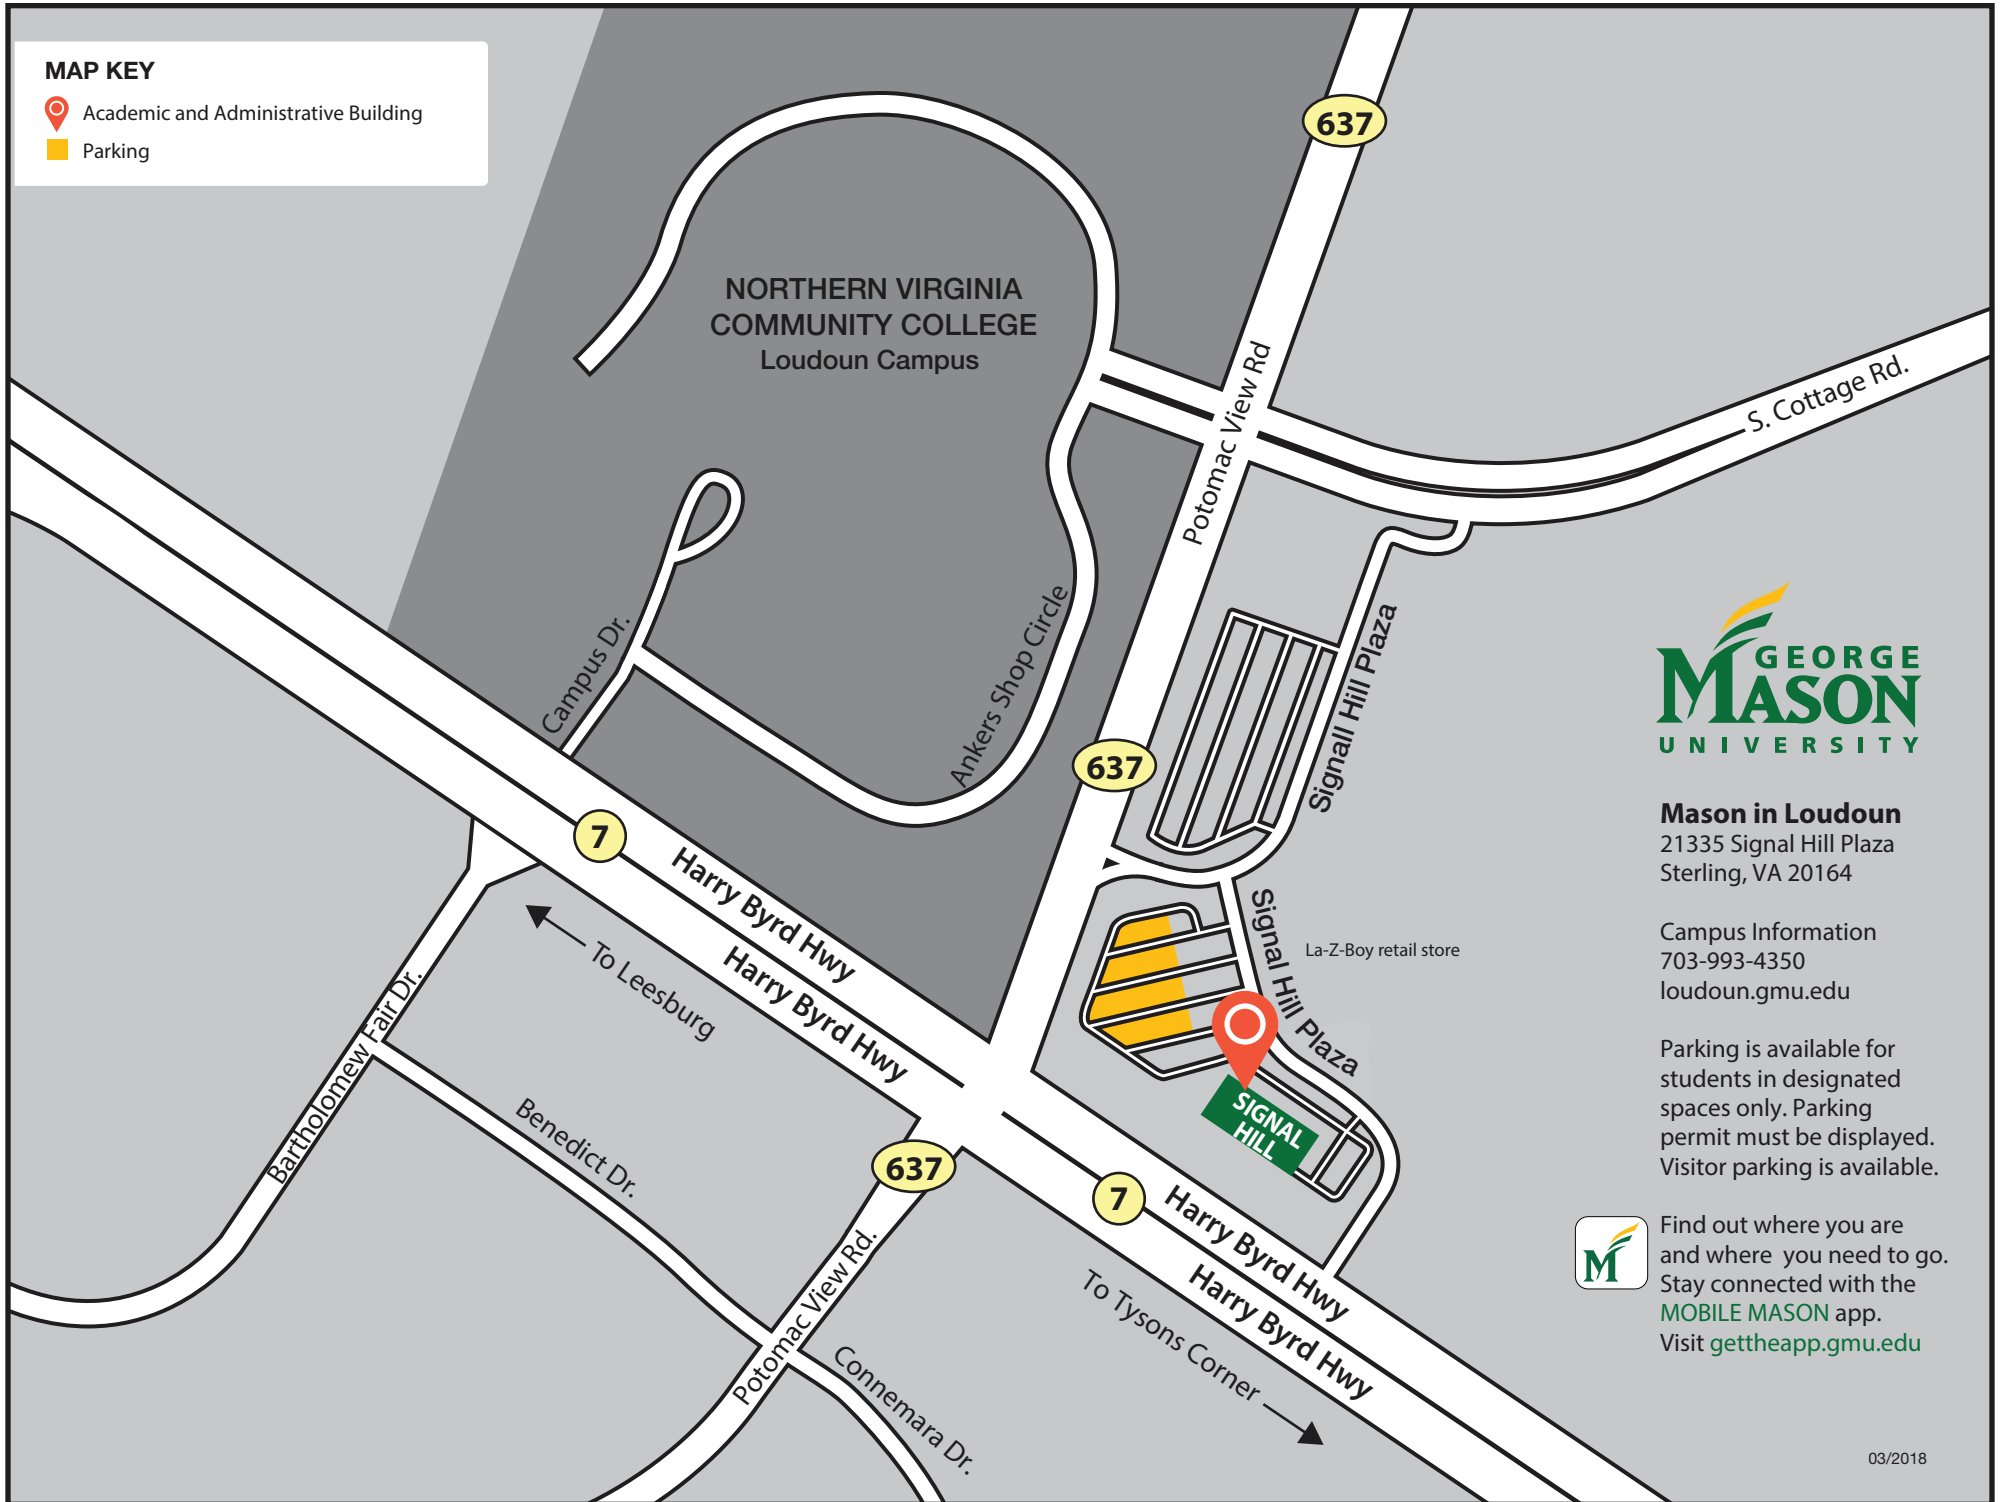

**MAP KEY**

-  Academic and Administrative Building
-  Parking

**Mason in Loudoun**

21335 Signal Hill Plaza  
Sterling, VA 20164

Campus Information  
703-993-4350  
loudoun.gmu.edu

Parking is available for students in designated spaces only. Parking permit must be displayed. Visitor parking is available.

Find out where you are and where you need to go. Stay connected with the **MOBILE MASON** app. Visit [gettheapp.gmu.edu](http://gettheapp.gmu.edu)