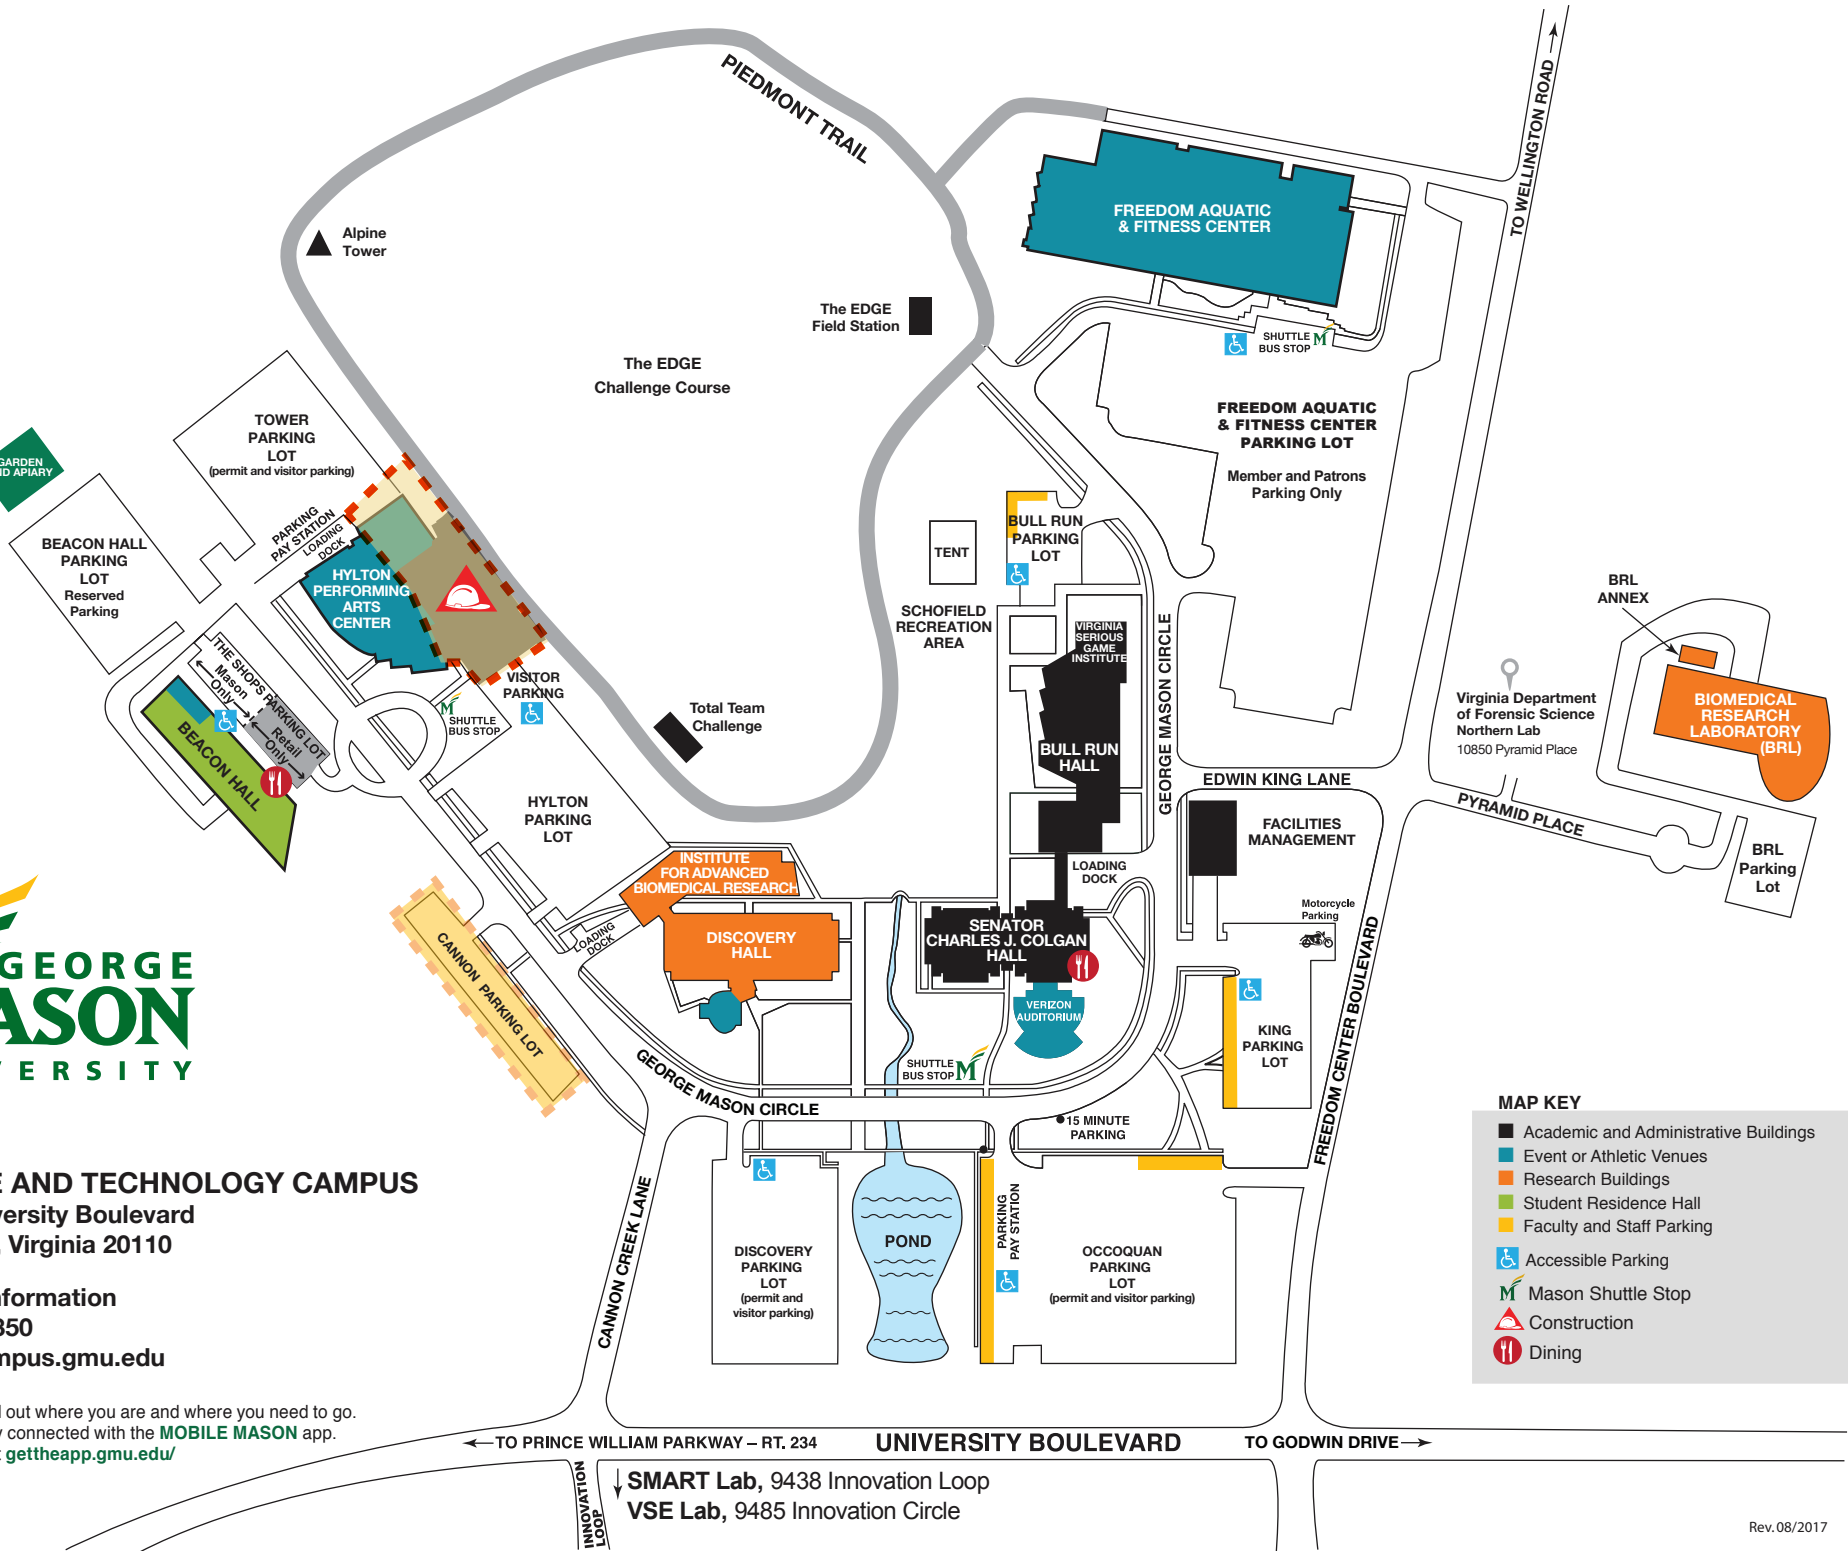

SCIENCE AND TECHNOLOGY CAMPUS
 10900 University Boulevard
 Manassas, Virginia 20110

Campus Information
 703-993-8350
 scitechcampus.gmu.edu

Find out where you are and where you need to go.
 Stay connected with the **MOBILE MASON** app.
 Visit gettheapp.gmu.edu/

MAP KEY

- Academic and Administrative Buildings
- Event or Athletic Venues
- Research Buildings
- Student Residence Hall
- Faculty and Staff Parking
- ♿ Accessible Parking
- M Mason Shuttle Stop
- ⚠ Construction
- 🍴 Dining

← TO PRINCE WILLIAM PARKWAY – RT. 234 UNIVERSITY BOULEVARD TO GODWIN DRIVE →

↓ INNOVATION LOOP
 SMART Lab, 9438 Innovation Loop
 VSE Lab, 9485 Innovation Circle