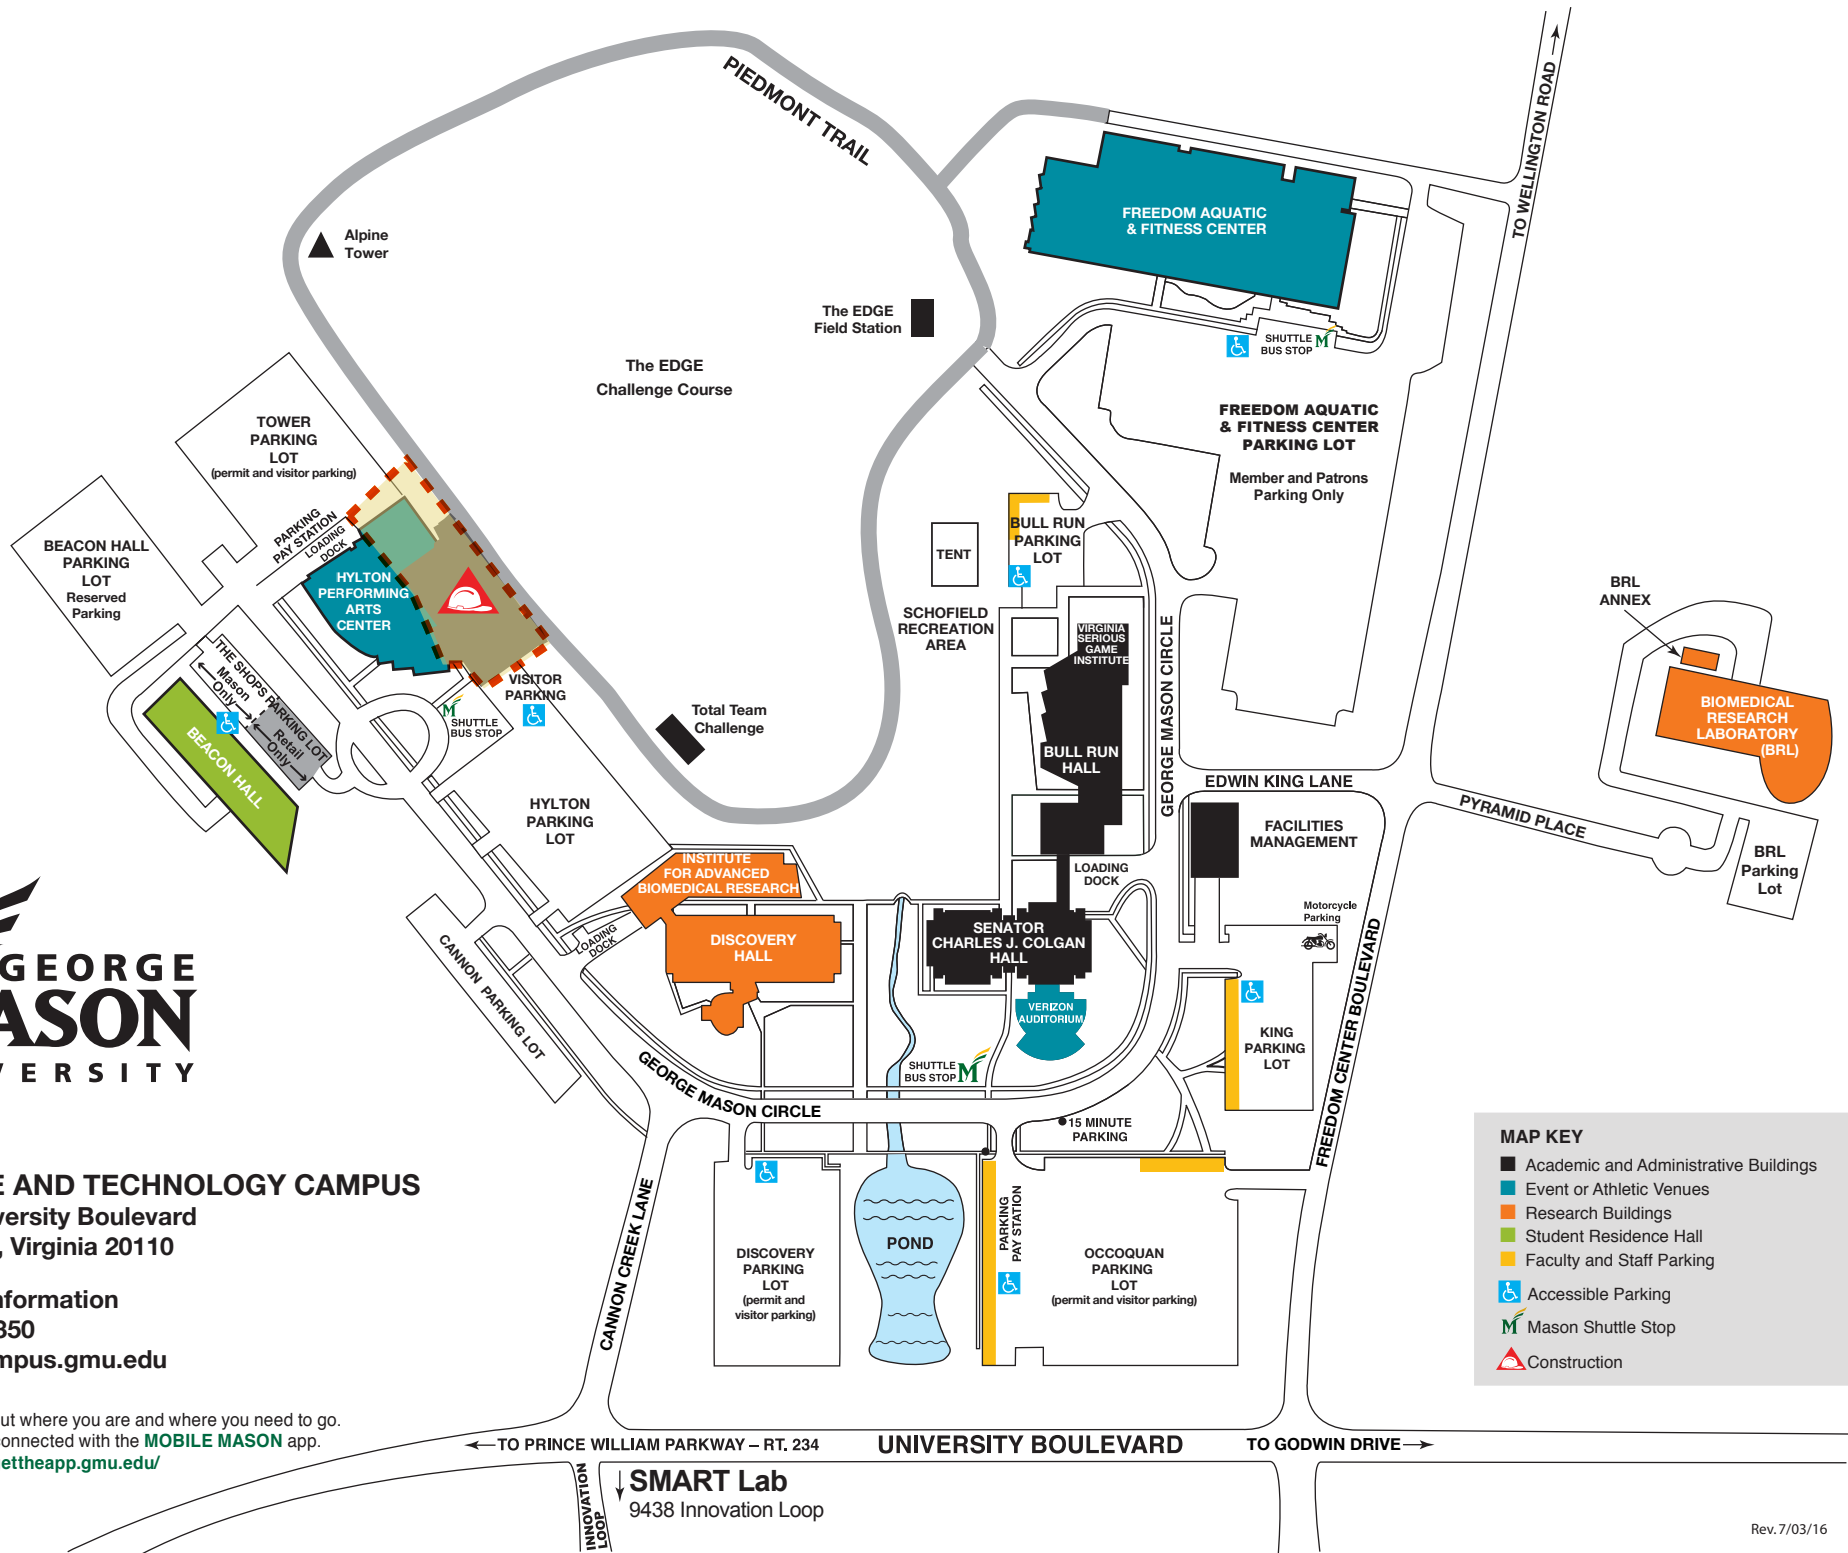

SCIENCE AND TECHNOLOGY CAMPUS

10900 University Boulevard
Manassas, Virginia 20110

Campus Information
703-993-8350
scitechcampus.gmu.edu

Find out where you are and where you need to go.
Stay connected with the **MOBILE MASON** app.
Visit gettheapp.gmu.edu/

MAP KEY

- Academic and Administrative Buildings
- Event or Athletic Venues
- Research Buildings
- Student Residence Hall
- Faculty and Staff Parking
- ♿ Accessible Parking
- M Mason Shuttle Stop
- ⚠ Construction

← TO PRINCE WILLIAM PARKWAY – RT. 234 UNIVERSITY BOULEVARD TO GODWIN DRIVE →

SMART Lab
9438 Innovation Loop